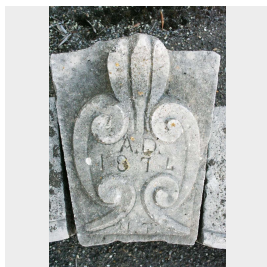

## Antico arco in pietra

COD. 153254

Period: Settecento

Antico arco in pietra.

Misure : LE 225 - LI 175 - HE 70 - HI 36

Category: **Architecture**

Subcategory: **Antiques Portals, Windows & Frames**

Tags: **Piccolo, Pietra, Portali**

### Legend

L – WIDTH / LE – EXTERNAL WIDTH / LI – INSIDE WIDTH / H – HEIGHT / HE – OUTSIDE HEIGHT / HI – INTERNAL HEIGHT / P – DEPTH / SP – THICKNESS / Diam – DIAMETER / Diam E – OUTSIDE DIAMETER / Diam I – INTERNAL DIAMETER / NR. – NUMBER-QUANTITY / PZ. – PIECES / Unit of measure centimetres (cm)