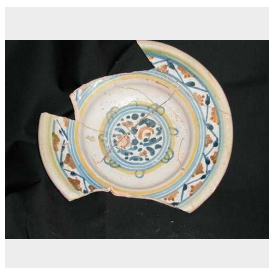

Antico frammento in maiolica

COD. 153108

Period: Seicento

Frammento di piatto in maiolica dipinto.

Misure : diam. 22

Category: **Various Items**

Subcategory: **Ceramic**

Legend

L – WIDTH / LE – EXTERNAL WIDTH / LI – INSIDE WIDTH / H – HEIGHT / HE – OUTSIDE HEIGHT / HI – INTERNAL HEIGHT / P – DEPTH / SP – THICKNESS / Diam – DIAMETER / Diam E – OUTSIDE DIAMETER / Diam I – INTERNAL DIAMETER / NR. – NUMBER-QUANTITY / PZ. – PIECES / Unit of measure centimetres (cm)