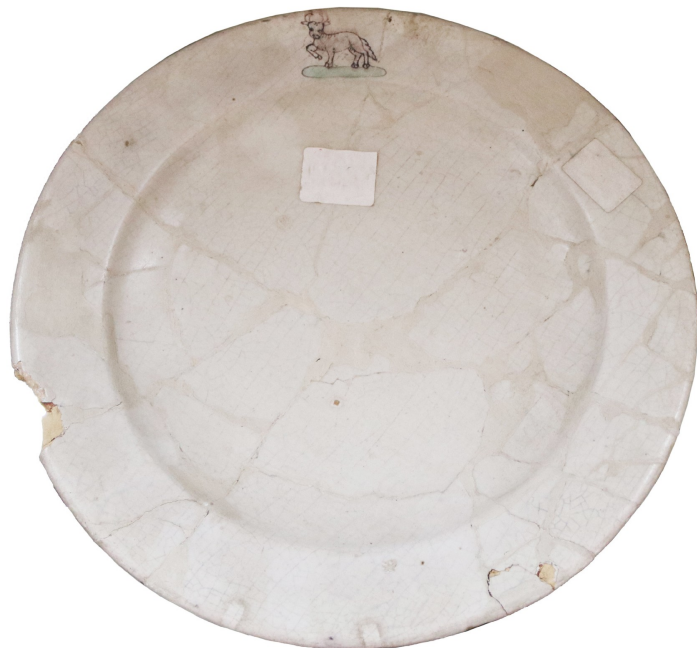

Antico piatto in maiolica

COD. 153100

Period: Seicento

Piatto in maiolica dipinto.

Misure : diam. 25

Category: **Various Items**

Subcategory: **Ceramic**

Legend

L – WIDTH / LE – EXTERNAL WIDTH / LI – INSIDE WIDTH / H – HEIGHT / HE – OUTSIDE HEIGHT / HI – INTERNAL HEIGHT / P – DEPTH / SP – THICKNESS / Diam – DIAMETER / Diam E – OUTSIDE DIAMETER / Diam I – INTERNAL DIAMETER / NR. – NUMBER-QUANTITY / PZ. – PIECES / Unit of measure centimetres (cm)