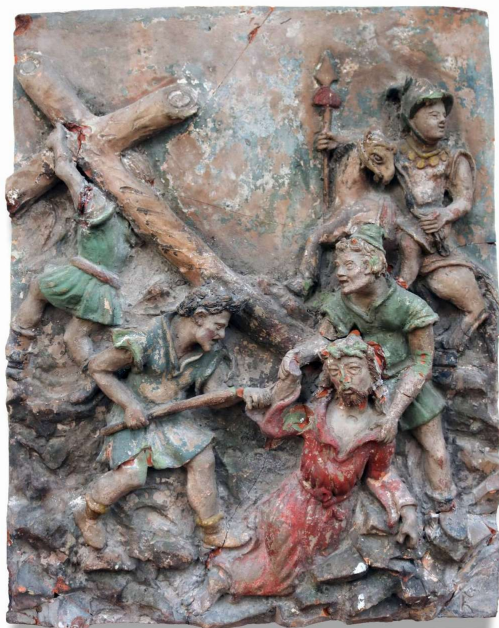

Antico pannello in cotto. Epoca 1800.

COD. 153056

Period: Ottocento

Antico pannello in cotto.

Misure : H 52 - L 42 - spes. 2

Category: **Sculptures**

Subcategory: **Statues**

Tags: **Medio, Terracotta**

Legend

L – WIDTH / LE – EXTERNAL WIDTH / LI – INSIDE WIDTH / H – HEIGHT / HE – OUTSIDE HEIGHT / HI – INTERNAL HEIGHT / P – DEPTH / SP – THICKNESS / Diam – DIAMETER / Diam E – OUTSIDE DIAMETER / Diam I – INTERNAL DIAMETER / NR. – NUMBER-QUANTITY / PZ. – PIECES / Unit of measure centimetres (cm)