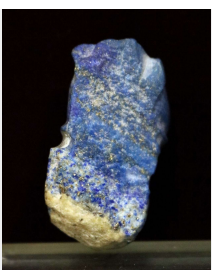

Corniola antica

COD. 152874

Period: Cinquecento

Corniola antica raffigurante una testa in lapislazzolo.

Misure : L 2 - H 3 - P 2

Category: **Various Items**

Subcategory: **Objects**

Legend

L – WIDTH / LE – EXTERNAL WIDTH / LI – INSIDE WIDTH / H – HEIGHT / HE – OUTSIDE HEIGHT / HI – INTERNAL HEIGHT / P – DEPTH / SP – THICKNESS / Diam – DIAMETER / Diam E – OUTSIDE DIAMETER / Diam I – INTERNAL DIAMETER / NR. – NUMBER-QUANTITY / PZ. – PIECES / Unit of measure centimetres (cm)