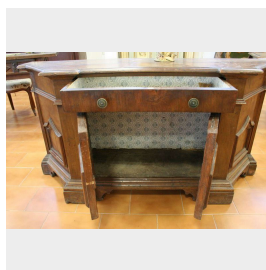

Servante

COD. 134963

Period: Settecento

Servante in noce prima patina, Italia centrale.

Misure : L 153 - H 78 - P 45

Category: Furniture

Subcategory: Sideboards

Tags: Legno

Legend

L - WIDTH / LE - EXTERNAL WIDTH / LI - INSIDE WIDTH / H - HEIGHT / HE - OUTSIDE HEIGHT / HI - INTERNAL HEIGHT / P - DEPTH / SP - THICKNESS / Diam - DIAMETER / Diam E - OUTSIDE DIAMETER / Diam I - INTERNAL DIAMETER / NR. - NUMBER-QUANTITY / PZ. - PIECES / Unit of measure centimetres (cm)