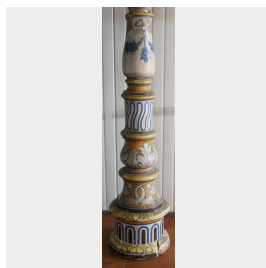

Coppia di fontane in maiolica. Epoca 1800.

COD. 152148

Period: Ottocento

Coppia di fontane in maiolica Caltagirone.

Misure : H 130 - Diam. 53

Category: **Antique Garden Furniture**

Subcategory: **Fountains**

Tags: **Da Centro**, **piccolo**

Legend

L – WIDTH / LE – EXTERNAL WIDTH / LI – INSIDE WIDTH / H – HEIGHT / HE – OUTSIDE HEIGHT / HI – INTERNAL HEIGHT / P – DEPTH / SP – THICKNESS / Diam – DIAMETER / Diam E – OUTSIDE DIAMETER / Diam I – INTERNAL DIAMETER / NR. – NUMBER-QUANTITY / PZ. – PIECES / Unit of measure centimetres (cm)