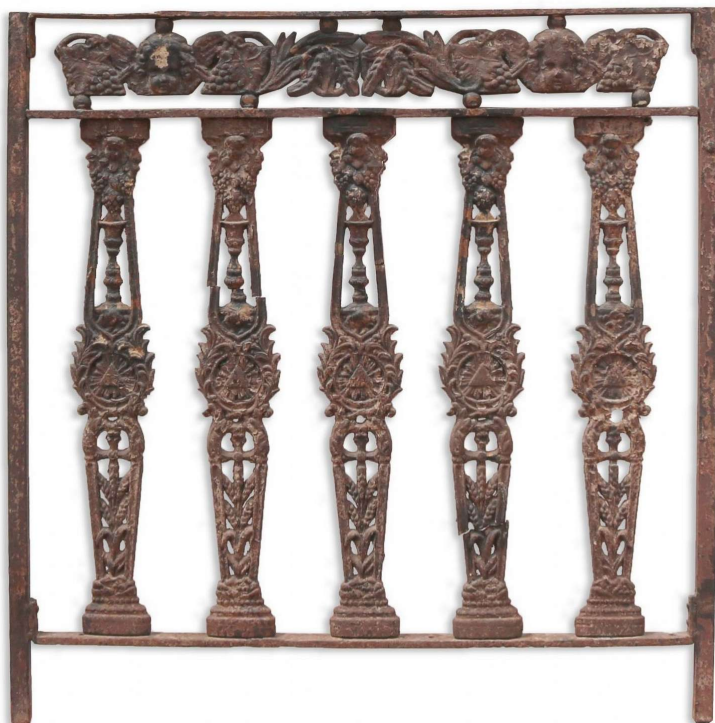

## Balaustra in ghisa

COD. 151872

Period: Ottocento

Antica balaustra in ghisa, riccamente decorata da cherubini alati, tralci d'uva e spighe.  
MISURE: L 53 - H 77

Category: **Architecture**

Subcategory: **Balustrades**

Tags: **Ghisa**

### Legend

L – WIDTH / LE – EXTERNAL WIDTH / LI – INSIDE WIDTH / H – HEIGHT / HE – OUTSIDE HEIGHT / HI – INTERNAL HEIGHT / P – DEPTH / SP – THICKNESS / Diam – DIAMETER / Diam E – OUTSIDE DIAMETER / Diam I – INTERNAL DIAMETER / NR. – NUMBER-QUANTITY / PZ. – PIECES / Unit of measure centimetres (cm)