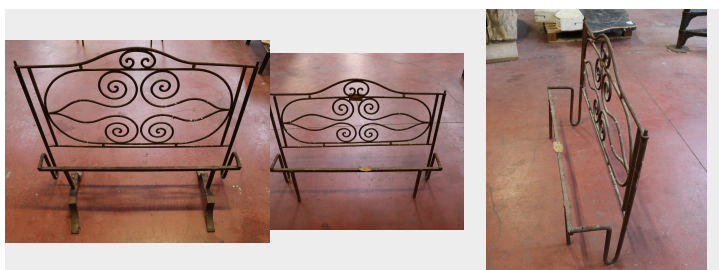

Letto in ferro

COD. 151719

Period: Ottocento

Letto in ferro battuto.

Misure : H 92 - L 110

Category: Furniture

Subcategory: Beds

Tags: Ferro

Legend

L – WIDTH / LE – EXTERNAL WIDTH / LI – INSIDE WIDTH / H – HEIGHT / HE – OUTSIDE HEIGHT / HI – INTERNAL HEIGHT / P – DEPTH / SP – THICKNESS / Diam – DIAMETER / Diam E – OUTSIDE DIAMETER / Diam I – INTERNAL DIAMETER / NR. – NUMBER-QUANTITY / PZ. – PIECES / Unit of measure centimetres (cm)