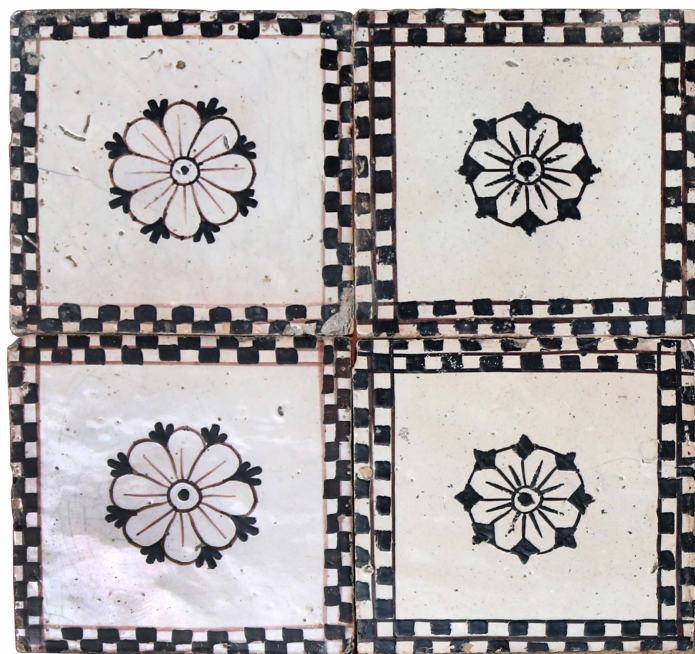

Ancient majolica flooring.

COD. 416018

Period: Prima metà dell'Ottocento

Ancient and rare collectible majolica flooring, on the back there is the stamp of the most important factory of the time \\\"GIUSTINIANI\\\" and exceptionally the hand signature of the manufacturer, even rarer.

Contact us to check availability, .

MEASURES: 20x20

Category: **Floors**

Subcategory: **Antique Tiles**

Tags: **Rare**

22 PEZZI

0.9 MQ

Legend

L - WIDTH / LE - EXTERNAL WIDTH / LI - INSIDE WIDTH / H - HEIGHT / HE - OUTSIDE HEIGHT / HI - INTERNAL HEIGHT / P - DEPTH / SP - THICKNESS / Diam - DIAMETER / Diam E - OUTSIDE DIAMETER / Diam I - INTERNAL DIAMETER / NR. - NUMBER-QUANTITY / PZ. - PIECES / Unit of measure centimetres (cm)