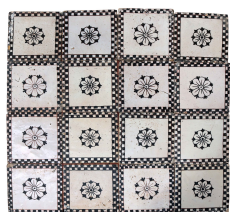

Ancient majolica flooring.

COD. 416018

Period: Prima metà dell'Ottocento

Ancient and rare collectible majolica flooring, on the back there is the stamp of the most important factory of the time \\\"GIUSTINIANI\\\" and exceptionally the hand signature of the manufacturer, even rarer.

Contact us to check availability, .

MEASURES: 20x20

Category: **Floors**

Subcategory: **Antique Tiles**

Tags: **Rare**

22 PEZZI

0.9 MQ

Legend

L - WIDTH / LE - EXTERNAL WIDTH / LI - INSIDE WIDTH / H - HEIGHT / HE - OUTSIDE HEIGHT / HI - INTERNAL HEIGHT / P - DEPTH / SP - THICKNESS / Diam - DIAMETER / Diam E - OUTSIDE DIAMETER / Diam I - INTERNAL DIAMETER / NR. - NUMBER-QUANTITY / PZ. - PIECES / Unit of measure centimetres (cm)