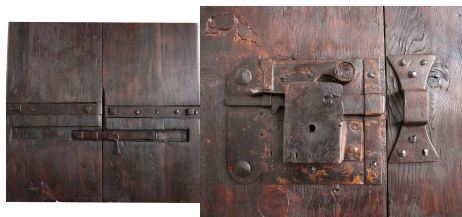

Old wooden door.

COD. 401186

Period: Ottocento

Chestnut door with nailed slats.

MEASURES: L 82 - H 238 - SP 6

Category: **Doors**

Subcategory: **Door Gates**

Legend

L – WIDTH / LE – EXTERNAL WIDTH / LI – INSIDE WIDTH / H – HEIGHT / HE – OUTSIDE HEIGHT / HI – INTERNAL HEIGHT / P – DEPTH / SP – THICKNESS / Diam – DIAMETER / Diam E – OUTSIDE DIAMETER / Diam I – INTERNAL DIAMETER / NR. – NUMBER-QUANTITY / PZ. – PIECES / Unit of measure centimetres (cm)