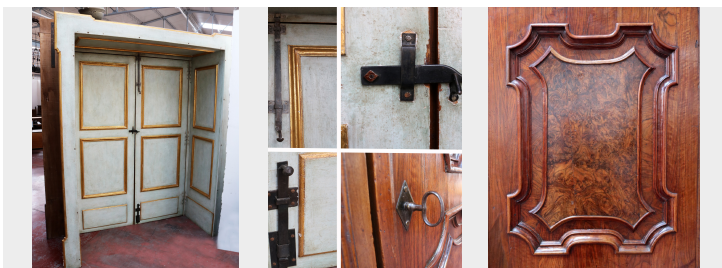

Porta antica in radica di noce.

COD. 399920

Period: Seicento

Extraordinary large door in walnut and walnut root with display with pure gold capitals, complete with internal chest of drawers and display behind lacquered in green and pure gold.

EXHIBITION DIMENSIONS: L 237 - H 260 - SP 8

DOOR DIMENSIONS: L 152 - H 217

DRAWER DIMENSIONS: L 189 - H 240 - D 65

TOTAL DIMENSIONS: L 237 - H 260 - D 82

Category: **Doors**

Subcategory: **Rareness**

Legend