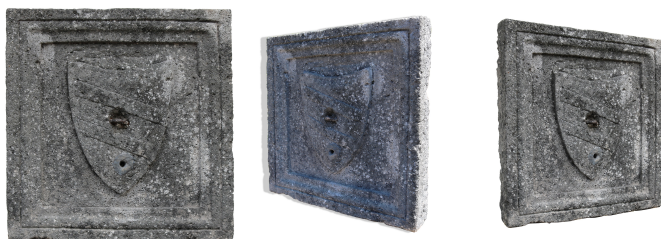

Antico pannello buttacqua in pietra.

COD. 394355

Period: Seicento

Basalt stone panel with central coat of arms framed central banded shield

MEASURES: L 56 - H 58 - SP 8.

Category: **Antique Garden Furniture**

Subcategory: **Fountains Masks**

Tags: **Da Fontana, Pietra**

Legend

L - WIDTH / LE - EXTERNAL WIDTH / LI - INSIDE WIDTH / H - HEIGHT / HE - OUTSIDE HEIGHT / HI - INTERNAL HEIGHT / P - DEPTH / SP - THICKNESS / Diam - DIAMETER / Diam E - OUTSIDE DIAMETER / Diam I - INTERNAL DIAMETER / NR. - NUMBER-QUANTITY / PZ. - PIECES / Unit of measure centimetres (cm)