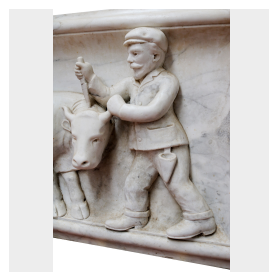

Antico pannello in marmo.

COD. 391002

Period: Ottocento

Pannello in marmo raffigurante personaggio maschile con toro, usato come insegna di un'antica macelleria.

Misure: H 66 - L 124 - P 15

(ex code 152956)

Category: **Architecture**

Subcategory: **Architectural Elements**

Tags: **Marmo**

Legend

L – WIDTH / LE – EXTERNAL WIDTH / LI – INSIDE WIDTH / H – HEIGHT / HE – OUTSIDE HEIGHT / HI – INTERNAL HEIGHT / P – DEPTH / SP – THICKNESS / Diam – DIAMETER / Diam E – OUTSIDE DIAMETER / Diam I – INTERNAL DIAMETER / NR. – NUMBER-QUANTITY / PZ. – PIECES / Unit of measure centimetres (cm)