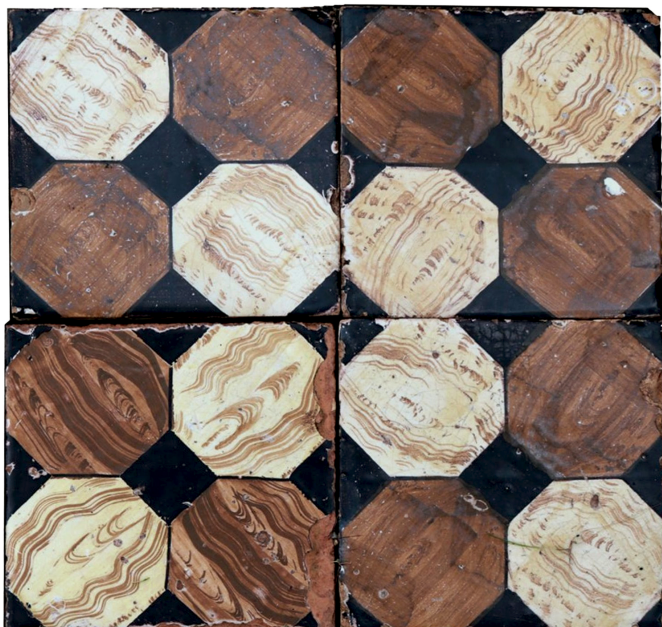

Antica pavimentazione in maiolica

COD. 390492

Period: Ottocento

Piastrelle antiche in maiolica decorate con figure geometriche a finto legno.

MISURE: L 20x20

Category: Floors

Subcategory: Antique Tiles

Tags: Finto legno

MQ 5

PZ 125

Legend

L – WIDTH / LE – EXTERNAL WIDTH / LI – INSIDE WIDTH / H – HEIGHT / HE – OUTSIDE HEIGHT / HI – INTERNAL HEIGHT / P – DEPTH / SP – THICKNESS / Diam – DIAMETER / Diam E – OUTSIDE DIAMETER / Diam I – INTERNAL DIAMETER / NR. – NUMBER-QUANTITY / PZ. – PIECES / Unit of measure centimetres (cm)