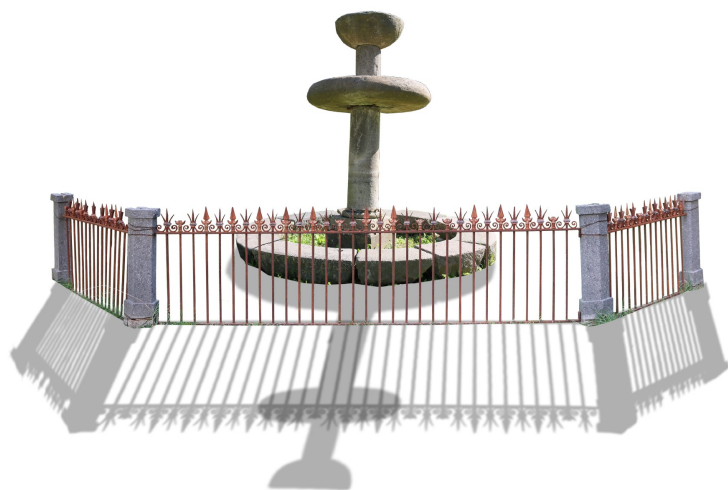

Antica ringhiera in ferro.

COD. 380563

Period: Prima metà dell'Ottocento

Beautiful iron railing with cast iron inserts and tips divided into three parts

CENTRAL RAILING MEASURES: L 317 - H 88

RIGHT RAILING MEASURES: L 150 - H 88

LEFT RAILING MEASURES: L 175 - H 88

L TOTAL 642 cm.

(excode 162887)

Category: **Architecture**

Subcategory: **Grates & Railings**

Tags: **Recinzioni**

Legend

L - WIDTH / LE - EXTERNAL WIDTH / LI - INSIDE WIDTH / H - HEIGHT / HE - OUTSIDE HEIGHT / HI - INTERNAL HEIGHT / P - DEPTH / SP - THICKNESS / Diam - DIAMETER / Diam E - OUTSIDE DIAMETER / Diam I - INTERNAL DIAMETER / NR. - NUMBER-QUANTITY / PZ. - PIECES / Unit of measure centimetres (cm)