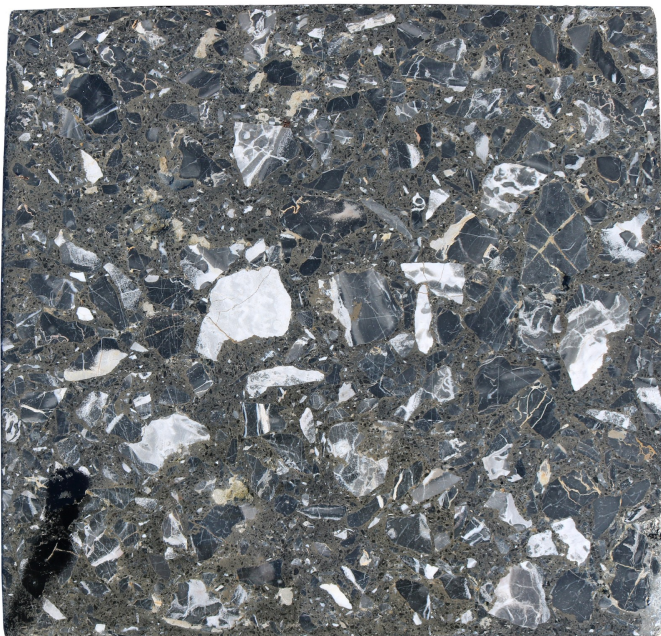

MAR-04

MQ 4.3

PZ 27

Ancient marmitoni paving. CM 40x40.

COD. 380046

Period: Novecento

Ancient large marble grit flooring.

MEASURES: L 40x40

(ref. MAR-04)

Category: Floors

Subcategory: Antique Cement Tiles

Tags: Centrali, Decorate, Grandi, Graniglie, Marmittoni

Legend

L – WIDTH / LE – EXTERNAL WIDTH / LI – INSIDE WIDTH / H – HEIGHT / HE – OUTSIDE HEIGHT / HI – INTERNAL HEIGHT / P – DEPTH / SP – THICKNESS / Diam – DIAMETER / Diam E – OUTSIDE DIAMETER / Diam I – INTERNAL DIAMETER / NR. – NUMBER-QUANTITY / PZ. – PIECES / Unit of measure centimetres (cm)