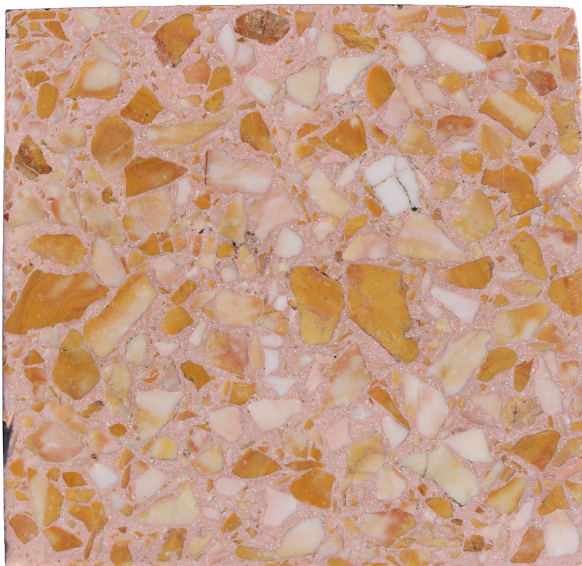

MAR-02

Antica pavimentazione marmittoni. cm 40x40.

COD. 379245

Period: Novecento

Antica pavimentazione in graniglia di marmo grande.

MISURE: L 40x40

(rif. MAR-02)

Category: Floors

Subcategory: Antique Cement Tiles

Tags: Centrali, Decorate, Grandi, Graniglie, Marmittoni

MQ 3.8

PZ 24

Legend

L – WIDTH / LE – EXTERNAL WIDTH / LI – INSIDE WIDTH / H – HEIGHT / HE – OUTSIDE HEIGHT / HI – INTERNAL HEIGHT / P – DEPTH / SP – THICKNESS / Diam – DIAMETER / Diam E – OUTSIDE DIAMETER / Diam I – INTERNAL DIAMETER / NR. – NUMBER-QUANTITY / PZ. – PIECES / Unit of measure centimetres (cm)