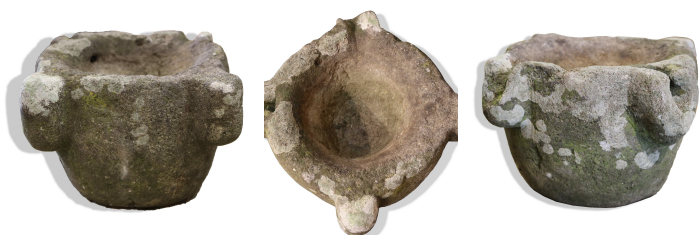

## Ancient stone mortar.

COD. 376840

Period: Seicento

Peperino quatrefoil stone mortar with double spout.

MEASUREMENTS: EST DIAM 28 - INT DIAM 14 - HE 15.5 - HI 9.5

Category: **Antique Garden Furniture**

Subcategory: **Terracotta Jars, Urns & Mortars**

Tags: **Mortai, Piccolo, Pietra**