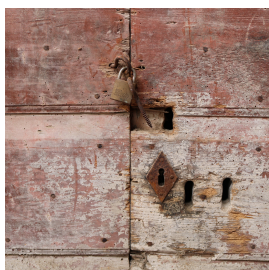

## Antico portone in legno

COD. 364593

Period: Ottocento

Antique nailed double door.

MEASURES: L 119 - H 200.

Category: **Doors**

Subcategory: **Door Gates**

### Legend

L - WIDTH / LE - EXTERNAL WIDTH / LI - INSIDE WIDTH / H - HEIGHT / HE - OUTSIDE HEIGHT / HI - INTERNAL HEIGHT / P - DEPTH / SP - THICKNESS / Diam - DIAMETER / Diam E - OUTSIDE DIAMETER / Diam I - INTERNAL DIAMETER / NR. - NUMBER-QUANTITY / PZ. - PIECES / Unit of measure centimetres (cm)