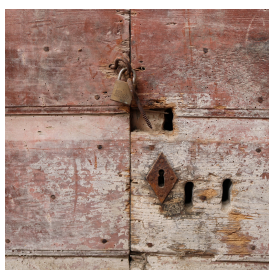

Antico portone in legno

COD. 364593

Period: Ottocento

Antique nailed double door.

MEASURES: L 119 - H 200.

Category: **Doors**

Subcategory: **Door Gates**

Legend

L - WIDTH / LE - EXTERNAL WIDTH / LI - INSIDE WIDTH / H - HEIGHT / HE - OUTSIDE HEIGHT / HI - INTERNAL HEIGHT / P - DEPTH / SP - THICKNESS / Diam - DIAMETER / Diam E - OUTSIDE DIAMETER / Diam I - INTERNAL DIAMETER / NR. - NUMBER-QUANTITY / PZ. - PIECES / Unit of measure centimetres (cm)