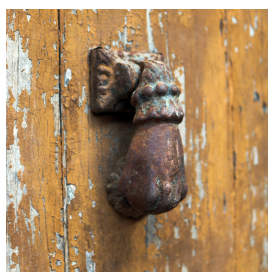

Antico portoncino in legno.

COD. 362660

Period: Novecento

Small door with three framed panels with cast iron knockers depicting h

MEASUREMENTS: H 206 - L 111.

Category: **Doors**

Subcategory: **Door Gates**

Legend

L - WIDTH / LE - EXTERNAL WIDTH / LI - INSIDE WIDTH / H - HEIGHT / HE - OUTSIDE HEIGHT / HI - INTERNAL HEIGHT / P - DEPTH / SP - THICKNESS / Diam - DIAMETER / Diam E - OUTSIDE DIAMETER / Diam I - INTERNAL DIAMETER / NR. - NUMBER-QUANTITY / PZ. - PIECES / Unit of measure centimetres (cm)