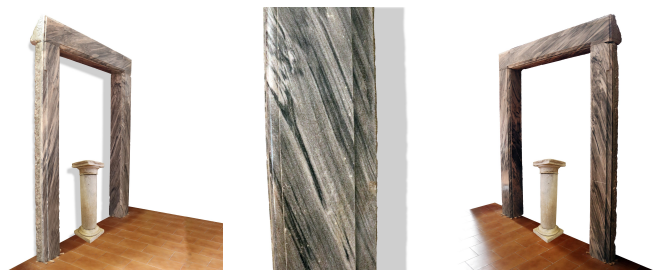

## Ancient portal in marble.

COD. 355120

Period: Cinquecento

Splendid sixteenth-century portal in very rare Cipollino Marino marble, framed and with ears motif.

MEASUREMENTS: LE 195 - LI 142 - HE 248 - HI 222 - P 22

Category: **Architecture**

Subcategory: **Antiques Portals, Windows & Frames**

Tags: **Grande, Marmo, Portali**