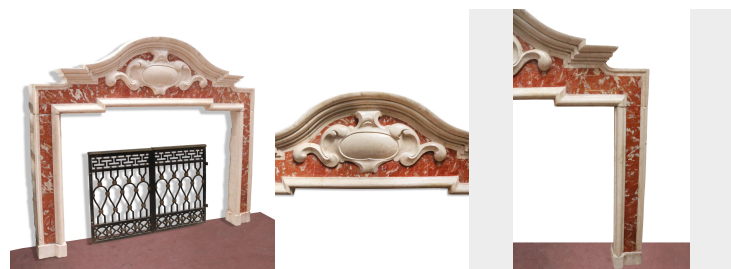

Antique stone and marble fireplace frame, cm202x171h.

COD. 350438

Period: Primi del Settecento

Beautiful and important fireplace in white stone with inlays in red mar

MEASURES: LE 202 - LI 162 - HE 171 - HI 115 - P 20.

(EXCODE 173661)

Category: **Fireplaces & Accessories**

Subcategory: **Fireplaces**

Tags: **Grande, Marmo, Pietra chiara**

Legend

L - WIDTH / LE - EXTERNAL WIDTH / LI - INSIDE WIDTH / H - HEIGHT / HE - OUTSIDE HEIGHT / HI - INTERNAL HEIGHT / P - DEPTH / SP - THICKNESS / Diam - DIAMETER / Diam E - OUTSIDE DIAMETER / Diam I - INTERNAL DIAMETER / NR. - NUMBER-QUANTITY / PZ. - PIECES / Unit of measure centimetres (cm)