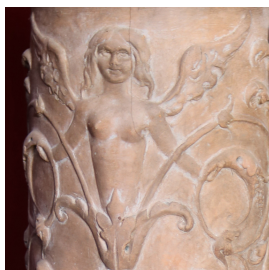

Antica colonna in terracotta.

COD. 335057

Period: Ottocento

Antica colonna finemente decorata con motivi floreali e figure fantastiche.

MISURE: DIAM 34 - H 95 - BASE L 33x33.

(EXCODE: 153622)

Category: **Architecture**

Subcategory: **Columns**

Tags: **Da Centro, Piccolo, Terracotta**

Legend

L – WIDTH / LE – EXTERNAL WIDTH / LI – INSIDE WIDTH / H – HEIGHT / HE – OUTSIDE HEIGHT / HI – INTERNAL HEIGHT / P – DEPTH / SP – THICKNESS / Diam – DIAMETER / Diam E – OUTSIDE DIAMETER / Diam I – INTERNAL DIAMETER / NR. – NUMBER-QUANTITY / PZ. – PIECES / Unit of measure centimetres (cm)