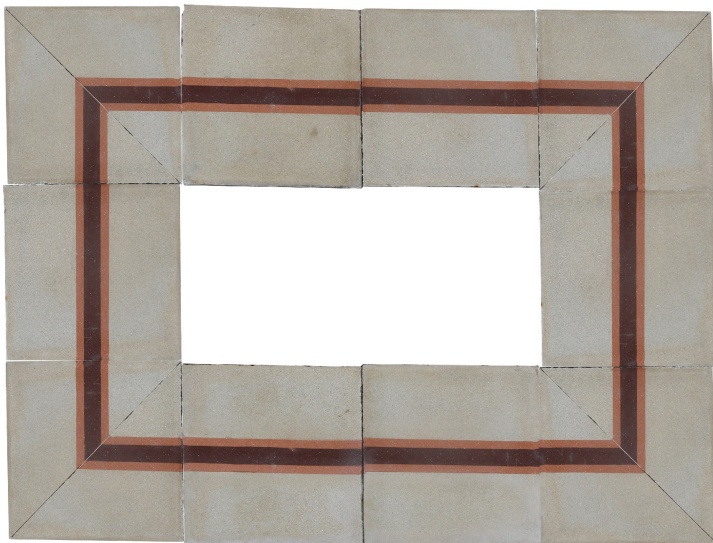

CEM-44

68 PZ + 4 ANG

Antica pavimentazione in cementine cm20x20

COD. 307092

Period: Novecento

Pavimentazione antica in cementina con decorazioni geometriche.

MISURE: L 20x20

(rif.CEM-44)

Category: Floors

Subcategory: Antique Cement Tiles

Tags: 20x20, Cementine, Cornici, Decorate

Legend

L – WIDTH / LE – EXTERNAL WIDTH / LI – INSIDE WIDTH / H – HEIGHT / HE – OUTSIDE HEIGHT / HI – INTERNAL HEIGHT / P – DEPTH / SP – THICKNESS / Diam – DIAMETER / Diam E – OUTSIDE DIAMETER / Diam I – INTERNAL DIAMETER / NR. – NUMBER-QUANTITY / PZ. – PIECES / Unit of measure centimetres (cm)