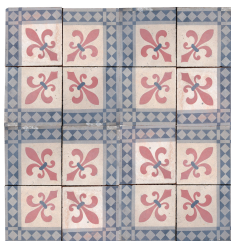

CEM-41

MQ. 2,30

57 PZ

Antica pavimentazione in cementina cm20x20

COD. 303945

Period: Novecento

Pavimentazione antica in cementina con decorazioni geometriche.

MISURE: L 20x20

(rif.CEM-41)

Category: Floors

Subcategory: Antique Cement Tiles

Tags: 20x20, Cementine, Centrali, Decorate

Legend

L – WIDTH / LE – EXTERNAL WIDTH / LI – INSIDE WIDTH / H – HEIGHT / HE – OUTSIDE HEIGHT / HI – INTERNAL HEIGHT / P – DEPTH / SP – THICKNESS / Diam – DIAMETER / Diam E – OUTSIDE DIAMETER / Diam I – INTERNAL DIAMETER / NR. – NUMBER-QUANTITY / PZ. – PIECES / Unit of measure centimetres (cm)