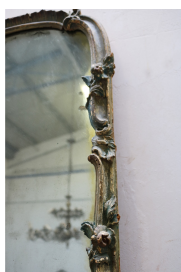

## Antica Caminiera a specchio. Epoca 1800.

COD. 279384

Period: Ottocento

Caminiera a specchio, laccata e finemente intagliata a decori floreali.

MISURE: L 123 - H 89 - SP 4

Category: Furniture

Subcategory: Mirrors

### Legend

L – WIDTH / LE – EXTERNAL WIDTH / LI – INSIDE WIDTH / H – HEIGHT / HE – OUTSIDE HEIGHT / HI – INTERNAL HEIGHT / P – DEPTH / SP – THICKNESS / Diam – DIAMETER / Diam E – OUTSIDE DIAMETER / Diam I – INTERNAL DIAMETER / NR. – NUMBER-QUANTITY / PZ. – PIECES / Unit of measure centimetres (cm)