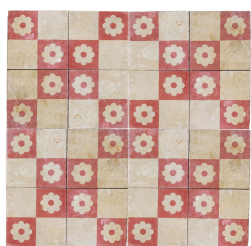

CEM-08

MQ 1,50

PZ 39

Antica pavimentazione in cementine. cm 20x20. Epoca primi 1900.

COD. 248824

Period: Novecento

Antica pavimentazione in cementine a decorazioni floreali. Epoca 1900.

MISURE: 20x20

Category: Floors

Subcategory: Antique Cement Tiles

Tags: 20x20, Cementine, Centrali, Decorate

Legend

L – WIDTH / LE – EXTERNAL WIDTH / LI – INSIDE WIDTH / H – HEIGHT / HE – OUTSIDE HEIGHT / HI – INTERNAL HEIGHT / P – DEPTH / SP – THICKNESS / Diam – DIAMETER / Diam E – OUTSIDE DIAMETER / Diam I – INTERNAL DIAMETER / NR. – NUMBER-QUANTITY / PZ. – PIECES / Unit of measure centimetres (cm)