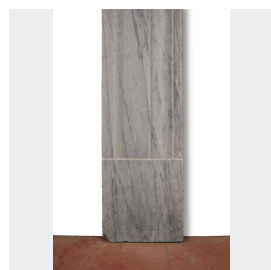

Camino antico in marmo, cm 120x100h. Epoca 1900.

COD. 244412

Period: Novecento

Camino in marmo grigio venato, scorniciato.

MISURE: LE 120 - LI 90 - HE 100 - HI 85 - P3

(Excode 150960)

Category: **Fireplaces & Accessories**

Subcategory: **Fireplaces**

Tags: **Marmo, Piccolo**

Legend

L - WIDTH / LE - EXTERNAL WIDTH / LI - INSIDE WIDTH / H - HEIGHT / HE - OUTSIDE HEIGHT / HI - INTERNAL HEIGHT / P - DEPTH / SP - THICKNESS / Diam - DIAMETER / Diam E - OUTSIDE DIAMETER / Diam I - INTERNAL DIAMETER / NR. - NUMBER-QUANTITY / PZ. - PIECES / Unit of measure centimetres (cm)