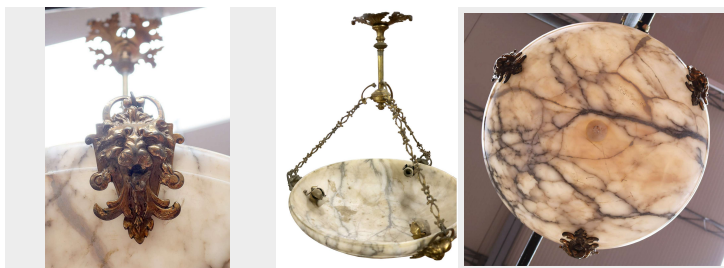

Lampadario in marmo ed ottone. Epoca Liberty.

COD. 243805

Period: Primi del Novecento

Bel lampadario Liberty in marmo alabastrato con centrale e borchie raffiguranti tre teste di leoni, il tutto in ottone. Epoca Liberty.

MISURE: DIAM 60 - H 65

(EXCODE 152702)

Category: Furniture

Subcategory: Chandeliers and Candlesticks

Tags: Lampadari

Legend

L – WIDTH / LE – EXTERNAL WIDTH / LI – INSIDE WIDTH / H – HEIGHT / HE – OUTSIDE HEIGHT / HI – INTERNAL HEIGHT / P – DEPTH / SP – THICKNESS / Diam – DIAMETER / Diam E – OUTSIDE DIAMETER / Diam I – INTERNAL DIAMETER / NR. – NUMBER-QUANTITY / PZ. – PIECES / Unit of measure centimetres (cm)