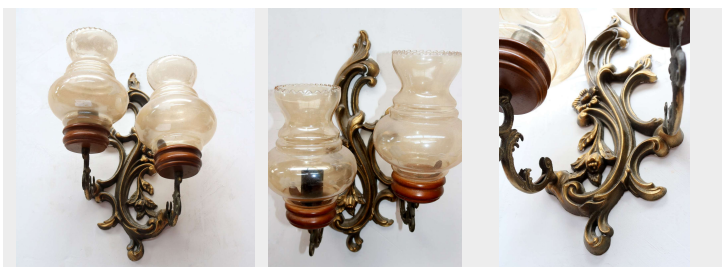

Tre appliques in ottone. Epoca 1900.

COD. 223949

Period: Novecento

Tre appliques in ottone con motivi floreali. Epoca 1900.

MISURE: L 21 - H 38 - P 16

Category: Furniture

Subcategory: Chandeliers and Candlesticks

Tags: Appliques

Legend

L - WIDTH / LE - EXTERNAL WIDTH / LI - INSIDE WIDTH / H - HEIGHT / HE - OUTSIDE HEIGHT / HI - INTERNAL HEIGHT / P - DEPTH / SP - THICKNESS / Diam - DIAMETER / Diam E - OUTSIDE DIAMETER / Diam I - INTERNAL DIAMETER / NR. - NUMBER-QUANTITY / PZ. - PIECES / Unit of measure centimetres (cm)