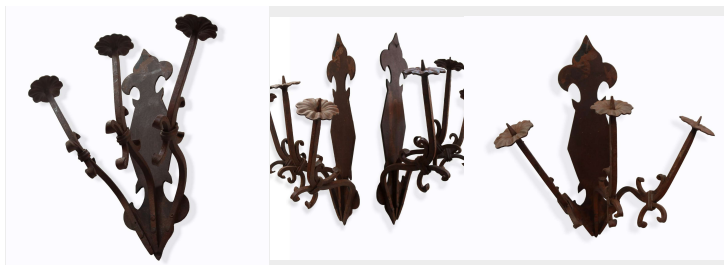

Antica coppia di appliques in ferro. Epoca 1900.

COD. 223477

Period: Novecento

Antica coppia di appliques in ferro a tre luci. Epoca 1900.

MISURE: H 45.5 - L 36 - P 18.

Category: Furniture

Subcategory: Chandeliers and Candlesticks

Tags: Appliques

Legend

L – WIDTH / LE – EXTERNAL WIDTH / LI – INSIDE WIDTH / H – HEIGHT / HE – OUTSIDE HEIGHT / HI – INTERNAL HEIGHT / P – DEPTH / SP – THICKNESS / Diam – DIAMETER / Diam E – OUTSIDE DIAMETER / Diam I – INTERNAL DIAMETER / NR. – NUMBER-QUANTITY / PZ. – PIECES / Unit of measure centimetres (cm)