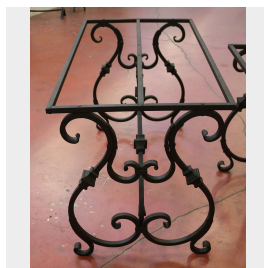

Antica base in ferro.

COD. 223244

Period: Novecento

Base da tavolo in ferro battuto con inserti in bronzo. Epoca 1900.

MISURE: L 120 - P 65 - H 75

Category: **Table Tops & Bases**

Subcategory: **Tables in various materials**

Tags: **Basi, Ferro**

Legend

L - WIDTH / LE - EXTERNAL WIDTH / LI - INSIDE WIDTH / H - HEIGHT / HE - OUTSIDE HEIGHT / HI - INTERNAL HEIGHT / P - DEPTH / SP - THICKNESS / Diam - DIAMETER / Diam E - OUTSIDE DIAMETER / Diam I - INTERNAL DIAMETER / NR. - NUMBER-QUANTITY / PZ. - PIECES / Unit of measure centimetres (cm)