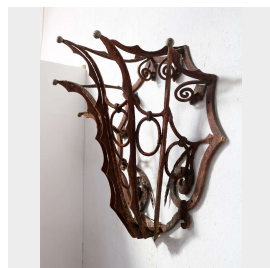

Coppia di applique in ferro. Epoca Liberty.

COD. 215727

Period: Seconda metà dell'Ottocento

Antica coppia di appliques in ferro battuto con pomelli in bronzo. Epoca Liberty.

MISURE L 58 - H 60 - P 34

Category: Furniture

Subcategory: Chandeliers and Candlesticks

Tags: Appliques

Legend

L – WIDTH / LE – EXTERNAL WIDTH / LI – INSIDE WIDTH / H – HEIGHT / HE – OUTSIDE HEIGHT / HI – INTERNAL HEIGHT / P – DEPTH / SP – THICKNESS / Diam – DIAMETER / Diam E – OUTSIDE DIAMETER / Diam I – INTERNAL DIAMETER / NR. – NUMBER-QUANTITY / PZ. – PIECES / Unit of measure centimetres (cm)