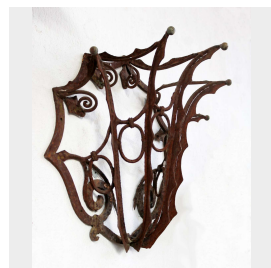

Coppia di applique in ferro. Epoca Liberty.

COD. 215727

Period: Seconda metà dell'Ottocento

Antica coppia di appliques in ferro battuto con pomelli in bronzo. Epoca Liberty.

MISURE L 58 - H 60 - P 34

Category: Furniture

Subcategory: Chandeliers and Candlesticks

Tags: Appliques

Legend

L – WIDTH / LE – EXTERNAL WIDTH / LI – INSIDE WIDTH / H – HEIGHT / HE – OUTSIDE HEIGHT / HI – INTERNAL HEIGHT / P – DEPTH / SP – THICKNESS / Diam – DIAMETER / Diam E – OUTSIDE DIAMETER / Diam I – INTERNAL DIAMETER / NR. – NUMBER-QUANTITY / PZ. – PIECES / Unit of measure centimetres (cm)