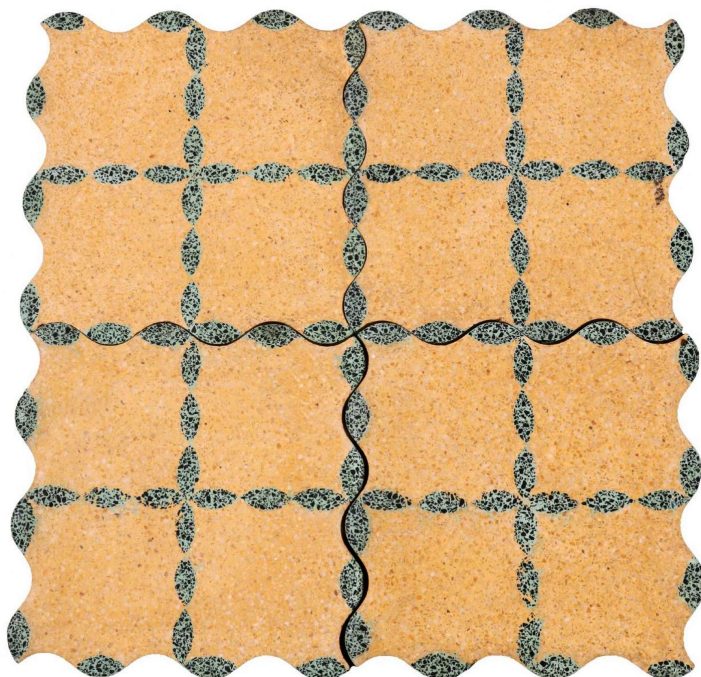

MAIO-20

PZ 396

Antica pavimentazione in graniglia. cm 20.5 x 20.5.

COD. 209868

Period: Novecento

Antica pavimentazione in graniglia dai bordi ondulati, bicolore.

MISURE: 20.5 x 20.5

(rif.: MAIO-20)

Category: Floors

Subcategory: Antique Cement Tiles

Tags: 20x20, Centrali, Decorate, Graniglie

Legend

L – WIDTH / LE – EXTERNAL WIDTH / LI – INSIDE WIDTH / H – HEIGHT / HE – OUTSIDE HEIGHT / HI – INTERNAL HEIGHT / P – DEPTH / SP – THICKNESS / Diam – DIAMETER / Diam E – OUTSIDE DIAMETER / Diam I – INTERNAL DIAMETER / NR. – NUMBER-QUANTITY / PZ. – PIECES / Unit of measure centimetres (cm)