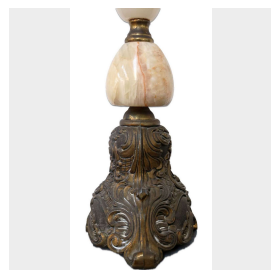

Coppia di antichi candelabri. Epoca primi 1900.

COD. 186224

Period: Primi del Novecento

Coppia di candelabri in alabastro e ottone.

MISURE : L 34 - H 44.5 - DIAM Base 15

Category: Furniture

Subcategory: Chandeliers and Candlesticks

Tags: Candelabri

Legend

L – WIDTH / LE – EXTERNAL WIDTH / LI – INSIDE WIDTH / H – HEIGHT / HE – OUTSIDE HEIGHT / HI – INTERNAL HEIGHT / P – DEPTH / SP – THICKNESS / Diam – DIAMETER / Diam E – OUTSIDE DIAMETER / Diam I – INTERNAL DIAMETER / NR. – NUMBER-QUANTITY / PZ. – PIECES / Unit of measure centimetres (cm)