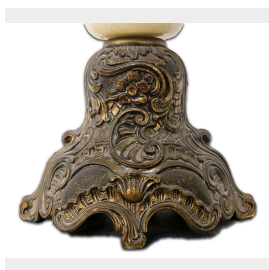

Coppia di antichi candelabri. Epoca primi 1900.

COD. 186224

Period: Primi del Novecento

Coppia di candelabri in alabastro e ottone.

MISURE : L 34 - H 44.5 - DIAM Base 15

Category: Furniture

Subcategory: Chandeliers and Candlesticks

Tags: Candelabri

Legend

L – WIDTH / LE – EXTERNAL WIDTH / LI – INSIDE WIDTH / H – HEIGHT / HE – OUTSIDE HEIGHT / HI – INTERNAL HEIGHT / P – DEPTH / SP – THICKNESS / Diam – DIAMETER / Diam E – OUTSIDE DIAMETER / Diam I – INTERNAL DIAMETER / NR. – NUMBER-QUANTITY / PZ. – PIECES / Unit of measure centimetres (cm)