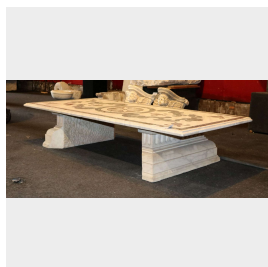

Coppia di basi antiche in marmo. Epoca 1800.

COD. 177264

Period: Ottocento

Coppia di basi in marmo con scanalature.

Misure : L 79 - H 35 - P 20

Category: **Table Tops & Bases**

Subcategory: **Tables in various materials**

Tags: **Basi, Marmo**

Legend

L – WIDTH / LE – EXTERNAL WIDTH / LI – INSIDE WIDTH / H – HEIGHT / HE – OUTSIDE HEIGHT / HI – INTERNAL HEIGHT / P – DEPTH / SP – THICKNESS / Diam – DIAMETER / Diam E – OUTSIDE DIAMETER / Diam I – INTERNAL DIAMETER / NR. – NUMBER-QUANTITY / PZ. – PIECES / Unit of measure centimetres (cm)