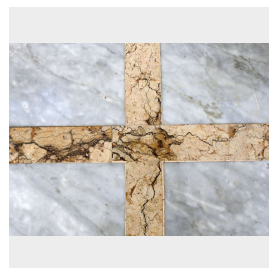

## Antico piano in marmo. Epoca fine 1800.

COD. 177258

Period: Seconda metà dell'Ottocento

Piano in marmo bianco con intarsi in marmo rosso Verona, travertino e marmo rosa brecciato.

Misure : LUNGH 190 - LARGH 87 - SP 3

Category: **Table Tops & Bases**

Subcategory: **Tables in various materials**

Tags: **Marmo, Piani**

### Legend

L – WIDTH / LE – EXTERNAL WIDTH / LI – INSIDE WIDTH / H – HEIGHT / HE – OUTSIDE HEIGHT / HI – INTERNAL HEIGHT / P – DEPTH / SP – THICKNESS / Diam – DIAMETER / Diam E – OUTSIDE DIAMETER / Diam I – INTERNAL DIAMETER / NR. – NUMBER-QUANTITY / PZ. – PIECES / Unit of measure centimetres (cm)