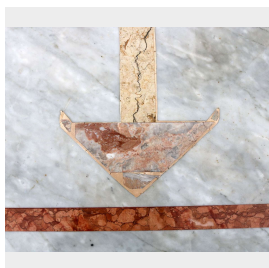

## Antico piano in marmo. Epoca fine 1800.

COD. 177258

Period: Seconda metà dell'Ottocento

Piano in marmo bianco con intarsi in marmo rosso Verona, travertino e marmo rosa brecciato.

Misure : LUNGH 190 - LARGH 87 - SP 3

Category: **Table Tops & Bases**

Subcategory: **Tables in various materials**

Tags: **Marmo, Piani**

### Legend

L – WIDTH / LE – EXTERNAL WIDTH / LI – INSIDE WIDTH / H – HEIGHT / HE – OUTSIDE HEIGHT / HI – INTERNAL HEIGHT / P – DEPTH / SP – THICKNESS / Diam – DIAMETER / Diam E – OUTSIDE DIAMETER / Diam I – INTERNAL DIAMETER / NR. – NUMBER-QUANTITY / PZ. – PIECES / Unit of measure centimetres (cm)