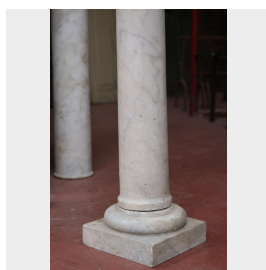

Colonnina antica in marmo. Epoca 1800.

COD. 175317

Period: Ottocento

Colonnina in marmo bianco con base e capitello.

Misure : DIAM 8.5 - H 92 - capitello 14x14 - base 18x18

Category: **Architecture**

Subcategory: **Columns**

Tags: **Da Centro, Marmo, Piccolo**

Legend

L – WIDTH / LE – EXTERNAL WIDTH / LI – INSIDE WIDTH / H – HEIGHT / HE – OUTSIDE HEIGHT / HI – INTERNAL HEIGHT / P – DEPTH / SP – THICKNESS / Diam – DIAMETER / Diam E – OUTSIDE DIAMETER / Diam I – INTERNAL DIAMETER / NR. – NUMBER-QUANTITY / PZ. – PIECES / Unit of measure centimetres (cm)