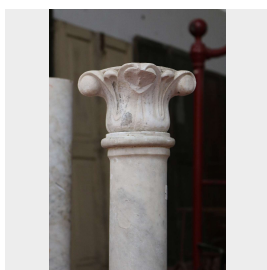

Colonnina antica in marmo. Epoca 1800.

COD. 175317

Period: Ottocento

Colonnina in marmo bianco con base e capitello.

Misure : DIAM 8.5 - H 92 - capitello 14x14 - base 18x18

Category: **Architecture**

Subcategory: **Columns**

Tags: **Da Centro, Marmo, Piccolo**

Legend

L – WIDTH / LE – EXTERNAL WIDTH / LI – INSIDE WIDTH / H – HEIGHT / HE – OUTSIDE HEIGHT / HI – INTERNAL HEIGHT / P – DEPTH / SP – THICKNESS / Diam – DIAMETER / Diam E – OUTSIDE DIAMETER / Diam I – INTERNAL DIAMETER / NR. – NUMBER-QUANTITY / PZ. – PIECES / Unit of measure centimetres (cm)