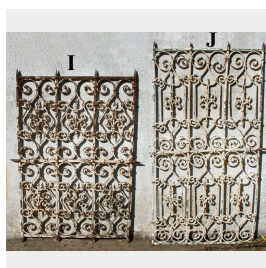

Otto antiche grate in ferro. Epoca Luigi XIV.

COD. 167576

Period: Primi del Settecento

Bellissime grate in ferro siciliane.

Misure : B) L 75 - H 130, C) L 72 - H 130,

D) L 74 - H 132, G) L 85 - H 137,

H) L 73 - H 120, I) L 80 - H 109,

J) L 73 - H 124

Category: **Architecture**

Subcategory: **Grates & Railings**

Tags: **Finestre**

Legend

L – WIDTH / LE – EXTERNAL WIDTH / LI – INSIDE WIDTH / H – HEIGHT / HE – OUTSIDE HEIGHT / HI – INTERNAL HEIGHT / P – DEPTH / SP – THICKNESS / Diam – DIAMETER / Diam E – OUTSIDE DIAMETER / Diam I – INTERNAL DIAMETER / NR. – NUMBER-QUANTITY / PZ. – PIECES / Unit of measure centimetres (cm)