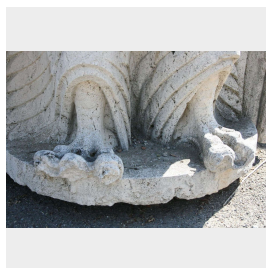

Antica statua in pietra. Epoca 1800.

COD. 167526

Period: Ottocento

Statua raffigurante aquila in pietra travertino acefala.

Misure : L 140 - H 150 - P 110

Category: **Sculptures**

Subcategory: **Statues**

Tags: **Grande, Pietra**

Legend

L – WIDTH / LE – EXTERNAL WIDTH / LI – INSIDE WIDTH / H – HEIGHT / HE – OUTSIDE HEIGHT / HI – INTERNAL HEIGHT / P – DEPTH / SP – THICKNESS / Diam – DIAMETER / Diam E – OUTSIDE DIAMETER / Diam I – INTERNAL DIAMETER / NR. – NUMBER-QUANTITY / PZ. – PIECES / Unit of measure centimetres (cm)