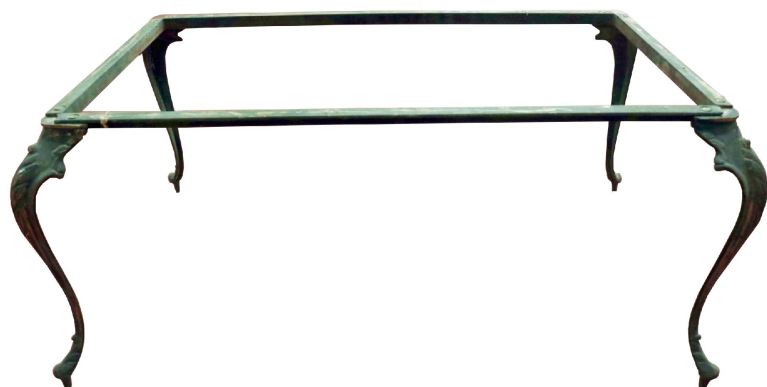

Base da tavolo in ottone. Epoca 1900.

COD. 166963

Period: Novecento

Base da tavolo in ottone con decorazioni floreali.

MISURE: LARGH SUP 40 - LARGH INF 53 - LUNGH 79 - LUNGH INF 87 - H 38

Category: **Table Tops & Bases**

Subcategory: **Tables in various materials**

Tags: **Basi, Ottone**

Legend

L – WIDTH / LE – EXTERNAL WIDTH / LI – INSIDE WIDTH / H – HEIGHT / HE – OUTSIDE HEIGHT / HI – INTERNAL HEIGHT / P – DEPTH / SP – THICKNESS / Diam – DIAMETER / Diam E – OUTSIDE DIAMETER / Diam I – INTERNAL DIAMETER / NR. – NUMBER-QUANTITY / PZ. – PIECES / Unit of measure centimetres (cm)