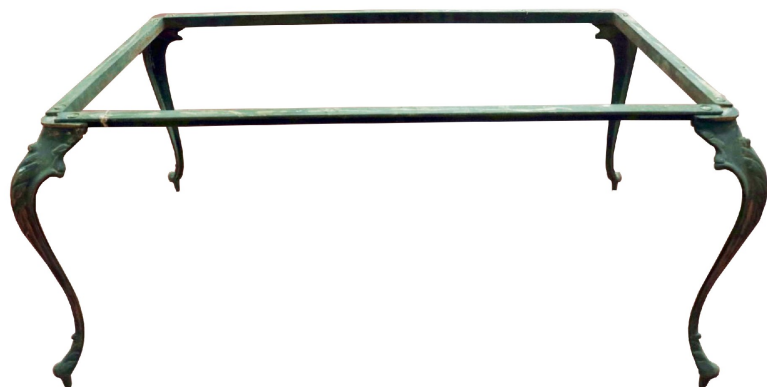

Base da tavolo in ottone. Epoca 1900.

COD. 166963

Period: Novecento

Base da tavolo in ottone con decorazioni floreali.

MISURE: LARGH SUP 40 - LARGH INF 53 - LUNGH 79 - LUNGH INF 87 - H 38

Category: **Table Tops & Bases**

Subcategory: **Tables in various materials**

Tags: **Basi, Ottone**

Legend

L - WIDTH / LE - EXTERNAL WIDTH / LI - INSIDE WIDTH / H - HEIGHT / HE - OUTSIDE HEIGHT / HI - INTERNAL HEIGHT / P - DEPTH / SP - THICKNESS / Diam - DIAMETER / Diam E - OUTSIDE DIAMETER / Diam I - INTERNAL DIAMETER / NR. - NUMBER-QUANTITY / PZ. - PIECES / Unit of measure centimetres (cm)