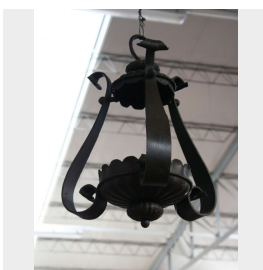

Lanterna antica in ferro. Epoca 1900.

COD. 163498

Period: Novecento

Antica lanterna in ferro battuto.

Misure: H 40 - Diam. 32

Category: Furniture

Subcategory: Chandeliers and Candlesticks

Tags: Lampadari

Legend

L - WIDTH / LE - EXTERNAL WIDTH / LI - INSIDE WIDTH / H - HEIGHT / HE - OUTSIDE HEIGHT / HI - INTERNAL HEIGHT / P - DEPTH / SP - THICKNESS / Diam - DIAMETER / Diam E - OUTSIDE DIAMETER / Diam I - INTERNAL DIAMETER / NR. - NUMBER-QUANTITY / PZ. - PIECES / Unit of measure centimetres (cm)