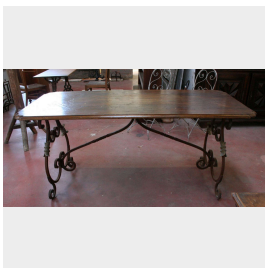

Piano da tavolo in noce. Epoca 1800.

COD. 163351

Period: Ottocento

Piano da tavolo in noce scorniciato.

Misure: Lungh. 184 - Largh. 82 - SP 2.5

Category: **Table Tops & Bases**

Subcategory: **Wooden tables**

Tags: **Legno, Piani**

Legend

L – WIDTH / LE – EXTERNAL WIDTH / LI – INSIDE WIDTH / H – HEIGHT / HE – OUTSIDE HEIGHT / HI – INTERNAL HEIGHT / P – DEPTH / SP – THICKNESS / Diam – DIAMETER / Diam E – OUTSIDE DIAMETER / Diam I – INTERNAL DIAMETER / NR. – NUMBER-QUANTITY / PZ. – PIECES / Unit of measure centimetres (cm)