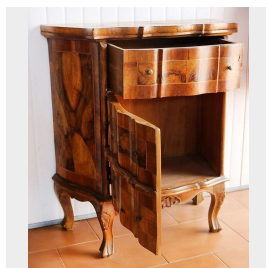

Comodino in radica di Noce. Epoca 1800.

COD. 161535

Period: Ottocento

Comodino mosso in radica di Noce. Epoca 1800.

MISURE: L 65 - H 74 - P 32

Category: Furniture

Subcategory: Chest of Drawers and Bedside Table

Tags: Comodini

Legend

L – WIDTH / LE – EXTERNAL WIDTH / LI – INSIDE WIDTH / H – HEIGHT / HE – OUTSIDE HEIGHT / HI – INTERNAL HEIGHT / P – DEPTH / SP – THICKNESS / Diam – DIAMETER / Diam E – OUTSIDE DIAMETER / Diam I – INTERNAL DIAMETER / NR. – NUMBER-QUANTITY / PZ. – PIECES / Unit of measure centimetres (cm)