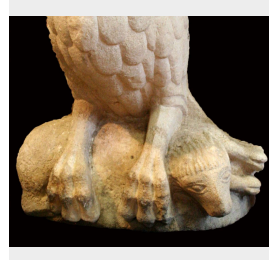

Statua medievale in pietra. Epoca XII / XIII sec.

COD. 158270

Period: Medioevo

Statua Romanica in pietra chiara, raffigurante aquila che ghermisce tra gli artigli un agnello.
Epoca XII / XIII sec.

MISURE: L 43 - H 43 - P 28

Category: **Sculptures**

Subcategory: **Statues**

Tags: **Piccolo, Pietra**

Legend

L – WIDTH / LE – EXTERNAL WIDTH / LI – INSIDE WIDTH / H – HEIGHT / HE – OUTSIDE HEIGHT / HI – INTERNAL HEIGHT / P – DEPTH / SP – THICKNESS / Diam – DIAMETER / Diam E – OUTSIDE DIAMETER / Diam I – INTERNAL DIAMETER / NR. – NUMBER-QUANTITY / PZ. – PIECES / Unit of measure centimetres (cm)