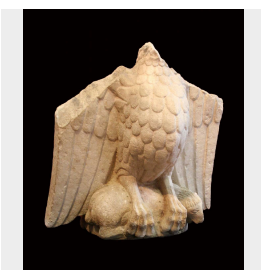

Statua medievale in pietra. Epoca XII / XIII sec.

COD. 158270

Period: Medioevo

Statua Romanica in pietra chiara, raffigurante aquila che ghermisce tra gli artigli un agnello.
Epoca XII / XIII sec.

MISURE: L 43 - H 43 - P 28

Category: **Sculptures**

Subcategory: **Statues**

Tags: **Piccolo, Pietra**

Legend

L – WIDTH / LE – EXTERNAL WIDTH / LI – INSIDE WIDTH / H – HEIGHT / HE – OUTSIDE HEIGHT / HI – INTERNAL HEIGHT / P – DEPTH / SP – THICKNESS / Diam – DIAMETER / Diam E – OUTSIDE DIAMETER / Diam I – INTERNAL DIAMETER / NR. – NUMBER-QUANTITY / PZ. – PIECES / Unit of measure centimetres (cm)