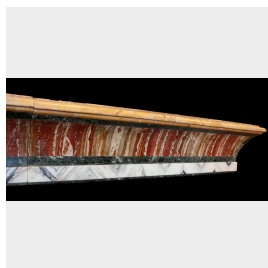

Mensola in marmi policromi, Epoca 1800.

COD. 157115

Period: Ottocento

Mensola in marmi policromi, Diaspro di Sicilia, Pavonazzetto, Giallo Antico e Verde Alpi.
Epoca 1800.

Misure: L 196 &ndash, H 22 &ndash, P 22

Category: **Architecture**

Subcategory: **Corbels**

Tags: **Marmo**

Legend

L – WIDTH / LE – EXTERNAL WIDTH / LI – INSIDE WIDTH / H – HEIGHT / HE – OUTSIDE HEIGHT / HI – INTERNAL HEIGHT / P – DEPTH / SP – THICKNESS / Diam – DIAMETER / Diam E – OUTSIDE DIAMETER / Diam I – INTERNAL DIAMETER / NR. – NUMBER-QUANTITY / PZ. – PIECES / Unit of measure centimetres (cm)