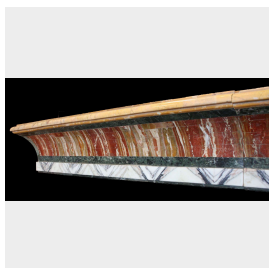

Mensola in marmi policromi, Epoca 1800.

COD. 157115

Period: Ottocento

Mensola in marmi policromi, Diaspro di Sicilia, Pavonazzetto, Giallo Antico e Verde Alpi.
Epoca 1800.

Misure: L 196 &ndash, H 22 &ndash, P 22

Category: **Architecture**

Subcategory: **Corbels**

Tags: **Marmo**

Legend

L – WIDTH / LE – EXTERNAL WIDTH / LI – INSIDE WIDTH / H – HEIGHT / HE – OUTSIDE HEIGHT / HI – INTERNAL HEIGHT / P – DEPTH / SP – THICKNESS / Diam – DIAMETER / Diam E – OUTSIDE DIAMETER / Diam I – INTERNAL DIAMETER / NR. – NUMBER-QUANTITY / PZ. – PIECES / Unit of measure centimetres (cm)