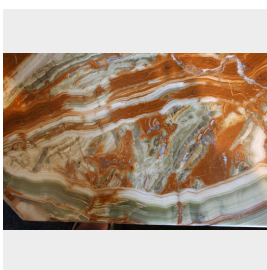

Tavolo lastronato in Alabastro Verde.

COD. 157113

Period: Ottocento

Tavolo lastronato in Alabastro Verde.

Misure : LUNGH. 170 - LARGH. 74 - SP 4

Category: **Table Tops & Bases**

Subcategory: **Tables in various materials**

Tags: **Marmo, Piani**

Legend

L – WIDTH / LE – EXTERNAL WIDTH / LI – INSIDE WIDTH / H – HEIGHT / HE – OUTSIDE HEIGHT / HI – INTERNAL HEIGHT / P – DEPTH / SP – THICKNESS / Diam – DIAMETER / Diam E – OUTSIDE DIAMETER / Diam I – INTERNAL DIAMETER / NR. – NUMBER-QUANTITY / PZ. – PIECES / Unit of measure centimetres (cm)