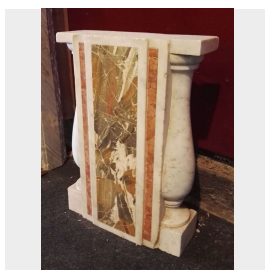

Coppia di antiche basi in marmo. Epoca 1800.

COD. 154817

Period: Ottocento

Coppia di antiche basi in marmo policrome.

Misure : L 39 - H 56 - P 15

Category: Table Tops & Bases

Subcategory: Tables in various materials

Tags: **Basi**, **Marmo**

Legend

L – WIDTH / LE – EXTERNAL WIDTH / LI – INSIDE WIDTH / H – HEIGHT / HE – OUTSIDE HEIGHT / HI – INTERNAL HEIGHT / P – DEPTH / SP – THICKNESS / Diam – DIAMETER / Diam E – OUTSIDE DIAMETER / Diam I – INTERNAL DIAMETER / NR. – NUMBER-QUANTITY / PZ. – PIECES / Unit of measure centimetres (cm)