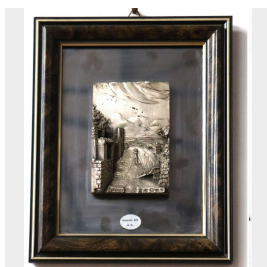

Antichi quadri fusione in argento

COD. 154371

Antichi quadri fusione in argento.

Misure : L 21 - H 26

Category: **Old Paintings**

Subcategory: **Old Pictures**

Legend

L – WIDTH / LE – EXTERNAL WIDTH / LI – INSIDE WIDTH / H – HEIGHT / HE – OUTSIDE HEIGHT / HI – INTERNAL HEIGHT / P – DEPTH / SP – THICKNESS / Diam – DIAMETER / Diam E – OUTSIDE DIAMETER / Diam I – INTERNAL DIAMETER / NR. – NUMBER-QUANTITY / PZ. – PIECES / Unit of measure centimetres (cm)