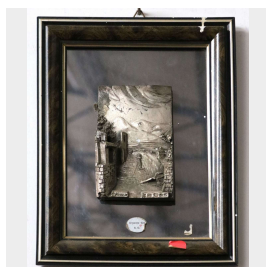

Antichi quadri fusione in argento

COD. 154371

Antichi quadri fusione in argento.

Misure : L 21 - H 26

Category: **Old Paintings**

Subcategory: **Old Pictures**

Legend

L – WIDTH / LE – EXTERNAL WIDTH / LI – INSIDE WIDTH / H – HEIGHT / HE – OUTSIDE HEIGHT / HI – INTERNAL HEIGHT / P – DEPTH / SP – THICKNESS / Diam – DIAMETER / Diam E – OUTSIDE DIAMETER / Diam I – INTERNAL DIAMETER / NR. – NUMBER-QUANTITY / PZ. – PIECES / Unit of measure centimetres (cm)